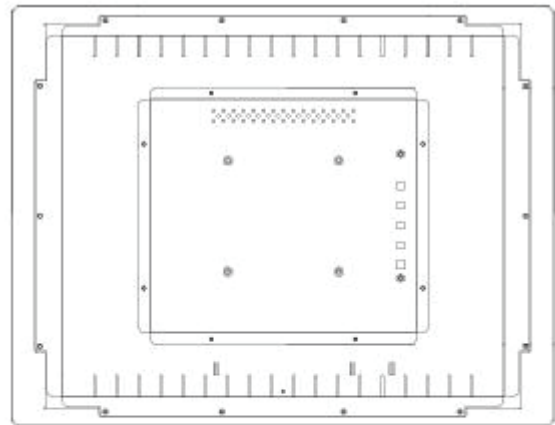

PM-170

**Metal Monitor Touch Screen Display
Panel Mount / Vesa Mount Monitor
Aluminum Frame with Metal Enclosure**

❖ Specification

LCD Type	17" Active Matrix , TFT
Aspect Ratio	4:3 Format
Resolution	1280X1024(SXGA)
Pixel Pitch	0.264mm x 0.264mm
Active Area	337.9 x270.3
Contrast Ratio	1000:1 (typ.)
Brightness	380 (cd/m ²)
View Angle (H/V)	170 / 160
Response Time	5ms. (typ.)
Backlight Type	CCFL Backlight
Input Signal	VGA / DVI-D (option)
Plug & Play (pnp.)	VESA DDC 2B
Display Control	Display On / Off , Adjustment , OSD Control
Power Input	DC 12 V Adapter
Power Consumption	32 watt (Max) < 1watt (Stand By Mode)
Operation Temperature	0° to 50°
Operation Humidity	80% (max)
Frame / VESA Mount	VESA 100 x 100 (Standard) / 75 x 75 (Option)
Weight	N.W 4.1kgs / G.W 5.8kgs
Dimension	mm

❖ Dimension

❖ Ordering Information

PM-170	17" Monitor Only
PMT-170R	17" Monitor + 5-W Resistive Touchscreen
PMT-170C	17" Monitor + Capacitive Touchscreen

❖ Accessories

12V DC Adapter , Power Cord , VGA Cable , USB Cable , Touch Driver