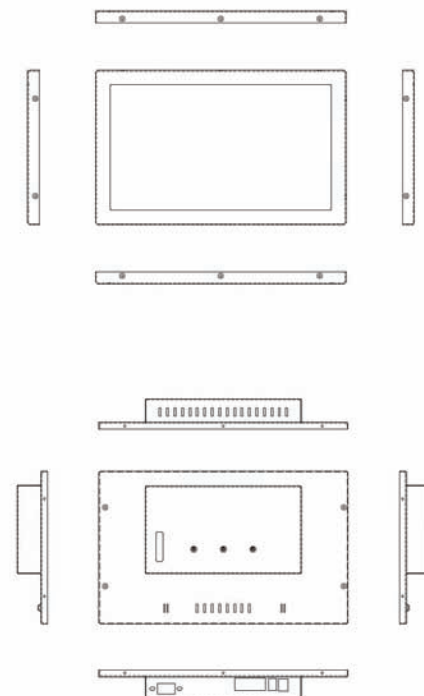

PM-173

Metal Monitor Touch Screen Display
Panel Mount / Vesa Mount Monitor
Aluminum Frame with Metal Enclosure

❖ Specification

LCD Type	17.3" Active Matrix , TFT
Aspect Ratio	16:9 Format
Resolution	1600x900 (HD+)
Pixel Pitch	0.2388mm x 0.2388mm
Active Area	382.02 x 214.92
Contrast Ratio	500:1 (typ.)
Brightness	220 (cd/m ²)
View Angle (H/V)	90 / 50
Response Time	8ms. (typ.)
Backlight Type	LED Backlight
Input Signal	VGA / DVI-D (option)
Plug & Play (pnp.)	VESA DDC 2B
Display Control	Display On / Off , Adjustment , OSD Control
Power Input	DC 12 V Adapter
Power Consumption	12 watt (Max) < 1 watt (Stand By Mode)
Operation Temperature	0° to 50°
Operation Humidity	80% (max)
Frame / VESA Mount	VESA 75 x 75 (Option)
Weight	N.W kgs / G.W kgs
Dimension	mm

❖ Dimension

❖ Ordering Information

PM-173	17.3" Monitor Only
PMT-173R	17.3" Monitor + 5-W Resistive Touchscreen
PMT-173C	17.3" Monitor + Capacitive Touchscreen

❖ Accessories

12V DC Adapter , Power Cord , VGA Cable , USB Cable , Touch Driver