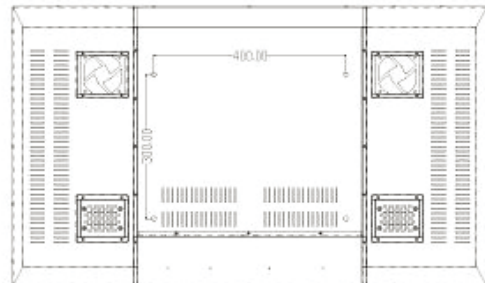

PM-315HD-SB

Metal Openframe Touch Screen Display
 Low Power Consumption
 Super High Brightness 1000~1200 nits

LCD Type	31.5" Active Matrix , TFT
Aspect Ratio	16:9 Format
Resolution	1366x768 (HD)
Pixel Pitch	0.51mm x 0.51mm
Active Area	697.69 x 392.26
Contrast Ratio	3000:1 (typ.)
Brightness	1000~1200 (cd/m ²)
View Angle (H/V)	178 / 178
Response Time	6.5 ms (typ.)
Backlight Type	CCFL / LED Backlight
Input Signal	VGA / DVI-D (option)
Plug & Play (pnp.)	VESA DDC 2B
Display Control	Display On / Off , Adjustment , OSD Control
Power Input	AC 110~240 V
Power Consumption	135 watt (Max) < 1watt (Stand By Mode)
Operation Temperature	0° to 50°
Operation Humidity	80% (max)
Frame / VESA Mount	VESA 100 x 100 (Standard) / 75 x 75 (Option)
Weight	N.W kgs / G.W kgs
Dimension	mm

❖ Accessories

AC Power Cord , VGA Cable , USB Cable , Touch Driver

❖ Dimension

❖ Ordering Information

PM-315HD-SB	31.5" Monitor Only
PMT-315HD-SBI	31.5" Monitor + IR Touchscreen
PMG-315HD-SB	31.5" Monitor + Capacitive Touchscreen