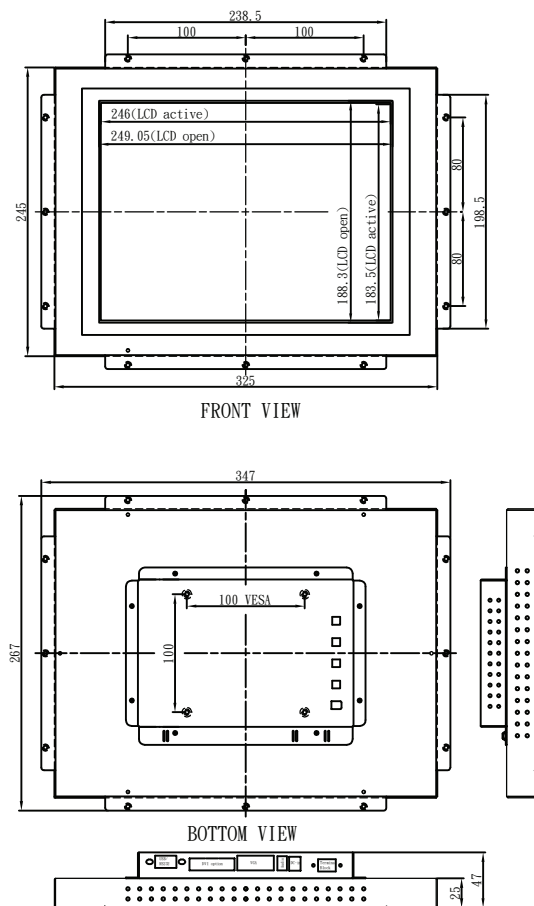

## ❖ Specification

LCD Type	12.1" Active Matrix , TFT
Aspect Ratio	4:3 Format
Resolution	800x600 (SVGA)
Pixel Pitch	0.3075mm x 0.3075mm
Active Area	246 x 184.5
Contrast Ratio	700:1 (typ.)
Brightness	450 (cd/m <sup>2</sup> )
View Angle (H/V)	160 / 140
Response Time	35ms. (typ.)
Backlight Type	LED Backlight
Input Signal	VGA / DVI-D (option)
Plug & Play (pnp.)	VESA DDC 2B
Display Control	Display On / Off , Adjustment , OSD Control
Power Input	DC 12 V Adapter
Power Consumption	15 watt (Max) < 1watt (Stand By Mode)
Operation Temperature	0° to 50°
Operation Humidity	80% (max)
Frame / VESA Mount	VESA 100 x 100 (Standard) / 75 x 75 (Option)
Weight	N.W 2.8kgs / G.W 3.9kgs
Dimension	347 x 298.6 x 47

## ❖ Ordering Information

OP-121	12.1" Openframe Only
OPT-121R	12.1" Openframe + 5-W Resistive Touchscreen
OPT-121C	12.1" Openframe + Capacitive Touchscreen

## ❖ Dimension