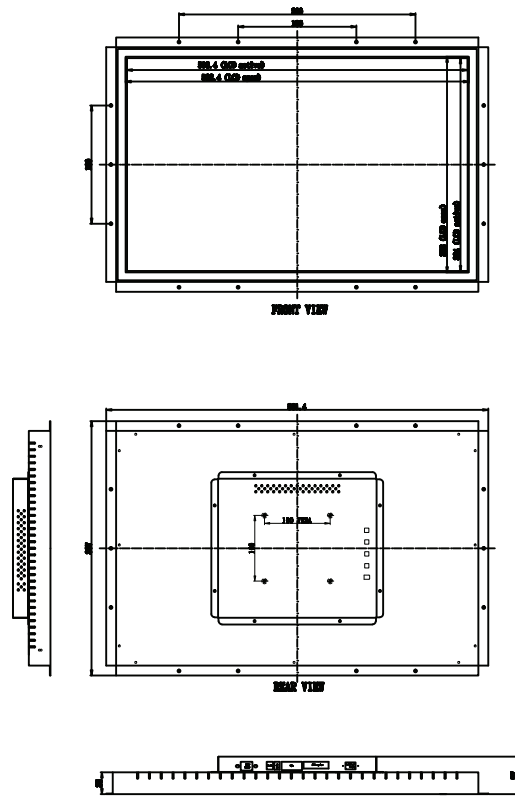

OP-240

Metal Openframe Touch Screen Display
Low Consumption Power
Contrast Increase

❖ Specification

LCD Type	24" Active Matrix , TFT
Aspect Ratio	16:9 Format
Resolution	1920X1080 (FHD)
Pixel Pitch	0.277mm x 0.277mm
Active Area	531.36 x 298.89 mm
Contrast Ratio	5000:1 (typ.)
Brightness	300 (cd/m ²)
View Angle (H/V)	178 / 178
Response Time	25 ms. (typ.)
Backlight Type	LED Backlight
Input Signal	VGA / DVI-D (option)
Plug & Play (pnp.)	VESA DDC 2B
Display Control	Display On / Off , Adjustment , OSD Control
Power Input	DC 12 V / 24 V in (option)
Power Consumption	50watt (Max) < 1watt (Stand By Mode)
Operation Temperature	0° to 50°
Operation Humidity	80% (max)
Frame / VESA Mount	VESA 100 x 100 (Standard) / 75 x 75 (Option)
Weight	N.W 9.5kgs / G.W 10.6kgs
Dimension	499.6 x 299.2 x 55.5

❖ Dimension

❖ Ordering Information

OP-240	24" Openframe Only
OPT-240R	24" Openframe + 5-W Resistive Touchscreen
OPT-240C	24" Openframe + Capacitive Touchscreen

❖ Accessories

12V DC Adapter , Power Cord , VGA Cable , USB Cable , Touch Driver