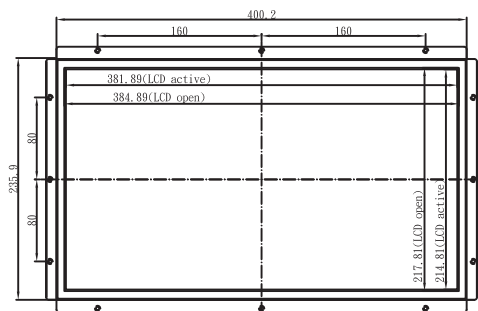

OP-185

Metal Openframe Touch Screen Display
Low Consumption Power
Contrast Increase

❖ Specification

LCD Type	18.5" Active Matrix , TFT
Aspect Ratio	16:9 Format
Resolution	1366x768(HD)
Pixel Pitch	0.3mm x 0.3mm
Active Area	409.8 x 230.4 mm
Contrast Ratio	1000:1 (typ.)
Brightness	250 (cd/m ²)
View Angle (H/V)	170 / 160
Response Time	5ms. (typ.)
Backlight Type	LED Backlight
Input Signal	VGA / DVI-D (option)
Plug & Play (pnp.)	VESA DDC 2B
Display Control	Display On / Off , Adjustment , OSD Control
Power Input	DC 12 V Adapter
Power Consumption	13.6 watt (Max) < 1watt (Stand By Mode)
Operation Temperature	0° to 50°
Operation Humidity	80% (max)
Frame / VESA Mount	VESA 100 x 100
Weight	N.W kgs / G.W kgs
Dimension	420.2 x 258.9 x 43

❖ Dimension

FRONT VIEW

REAR VIEW

❖ Ordering Information

OP-185	18.5" Openframe Only
OPT-185R	18.5" Openframe + 5-W Resistive Touchscreen
OPT-185C	18.5" Openframe + Capacitive Touchscreen

❖ Accessories

12V DC Adapter , Power Cord , VGA Cable , USB Cable , Touch Driver