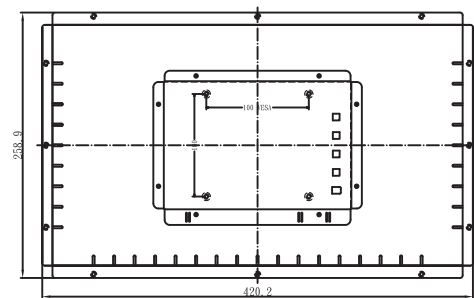

OP-185

Metal Openframe Touch Screen Display
Low Consumption Power
Contrast Increase

❖ Specification

LCD Type	18.5" Active Matrix , TFT
Aspect Ratio	16:9 Format
Resolution	1366x768(HD)
Pixel Pitch	0.3mm x 0.3mm
Active Area	409.8 x 230.4 mm
Contrast Ratio	1000:1 (typ.)
Brightness	250 (cd/m ²)
View Angle (H/V)	170 / 160
Response Time	5ms. (typ.)
Backlight Type	LED Backlight
Input Signal	VGA / DVI-D (option)
Plug & Play (pnp.)	VESA DDC 2B
Display Control	Display On / Off , Adjustment , OSD Control
Power Input	DC 12 V Adapter
Power Consumption	13.6 watt (Max) < 1watt (Stand By Mode)
Operation Temperature	0° to 50°
Operation Humidity	80% (max)
Frame / VESA Mount	VESA 100 x 100
Weight	N.W kgs / G.W kgs
Dimension	420.2 x 258.9 x 43

❖ Dimension

FRONT VIEW

REAR VIEW

❖ Ordering Information

OP-185	18.5" Openframe Only
OPT-185R	18.5" Openframe + 5-W Resistive Touchscreen
OPT-185C	18.5" Openframe + Capacitive Touchscreen

❖ Accessories

12V DC Adapter , Power Cord , VGA Cable , USB Cable , Touch Driver