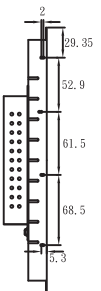

OP-185

Metal Openframe Touch Screen Display
Low Consumption Power
Contrast Increase

❖ Specification

LCD Type	18.5" Active Matrix , TFT
Aspect Ratio	16:9 Format
Resolution	1366x768(HD)
Pixel Pitch	0.3mm x 0.3mm
Active Area	409.8 x 230.4 mm
Contrast Ratio	1000:1 (typ.)
Brightness	250 (cd/m ²)
View Angle (H/V)	170 / 160
Response Time	5ms. (typ.)
Backlight Type	LED Backlight
Input Signal	VGA / DVI-D (option)
Plug & Play (pnp.)	VESA DDC 2B
Display Control	Display On / Off , Adjustment , OSD Control
Power Input	DC 12 V Adapter
Power Consumption	13.6 watt (Max) < 1watt (Stand By Mode)
Operation Temperature	0° to 50°
Operation Humidity	80% (max)
Frame / VESA Mount	VESA 100 x 100
Weight	N.W kgs / G.W kgs
Dimension	420.2 x 258.9 x 43

❖ Dimension

FRONT VIEW

REAR VIEW

❖ Ordering Information

OP-185	18.5" Openframe Only
OPT-185R	18.5" Openframe + 5-W Resistive Touchscreen
OPT-185C	18.5" Openframe + Capacitive Touchscreen

❖ Accessories

12V DC Adapter , Power Cord , VGA Cable , USB Cable , Touch Driver