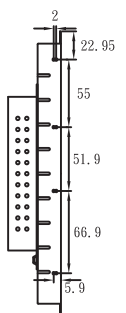

OP-156

Metal Openframe Touch Screen Display
Low Consumption Power
Contrast Increase

❖ Specification

LCD Type	15.6" Active Matrix , TFT
Aspect Ratio	16:9 Format
Resolution	1366x768(HD)
Pixel Pitch	0.252mm x 0.252mm
Active Area	344.2 x 193.5
Contrast Ratio	500:1 (typ.)
Brightness	220 (cd/m ²)
View Angle (H/V)	90 / 50
Response Time	8ms. (typ.)
Backlight Type	LED Backlight
Input Signal	VGA / DVI-D (option)
Plug & Play (pnp.)	VESA DDC 2B
Display Control	Display On / Off , Adjustment , OSD Control
Power Input	DC 12 V Adapter
Power Consumption	12 watt (Max) < 1 watt (Stand By Mode)
Operation Temperature	0° to 50°
Operation Humidity	80% (max)
Frame / VESA Mount	VESA 75 x 75 (Option)
Weight	N.W kgs / G.W kgs
Dimension	377.4 x 231.6 x 43

❖ Dimension

FRONT VIEW

REAR VIEW

❖ Ordering Information

OP-156	15.6" Openframe Only
OPT-156R	15.6" Openframe + 5-W Resistive Touchscreen
OPT-156C	15.6" Openframe + Capacitive

❖ Accessories

12V DC Adapter , Power Cord , VGA Cable , USB Cable , Touch Driver