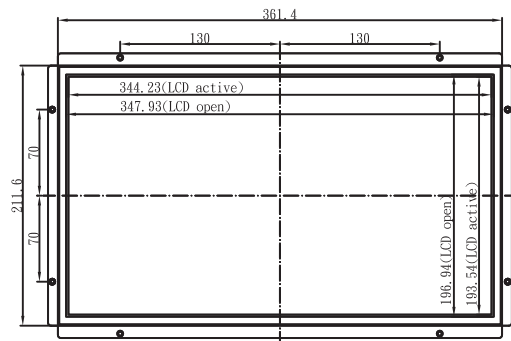

OP-156

Metal Openframe Touch Screen Display
Low Consumption Power
Contrast Increase

❖ Specification

LCD Type	15.6" Active Matrix , TFT
Aspect Ratio	16:9 Format
Resolution	1366x768(HD)
Pixel Pitch	0.252mm x 0.252mm
Active Area	344.2 x 193.5
Contrast Ratio	500:1 (typ.)
Brightness	220 (cd/m ²)
View Angle (H/V)	90 / 50
Response Time	8ms. (typ.)
Backlight Type	LED Backlight
Input Signal	VGA / DVI-D (option)
Plug & Play (pnp.)	VESA DDC 2B
Display Control	Display On / Off , Adjustment , OSD Control
Power Input	DC 12 V Adapter
Power Consumption	12 watt (Max) < 1 watt (Stand By Mode)
Operation Temperature	0° to 50°
Operation Humidity	80% (max)
Frame / VESA Mount	VESA 75 x 75 (Option)
Weight	N.W kgs / G.W kgs
Dimension	377.4 x 231.6 x 43

❖ Dimension

FRONT VIEW

REAR VIEW

❖ Ordering Information

OP-156	15.6" Openframe Only
OPT-156R	15.6" Openframe + 5-W Resistive Touchscreen
OPT-156C	15.6" Openframe + Capacitive

❖ Accessories

12V DC Adapter , Power Cord , VGA Cable , USB Cable , Touch Driver