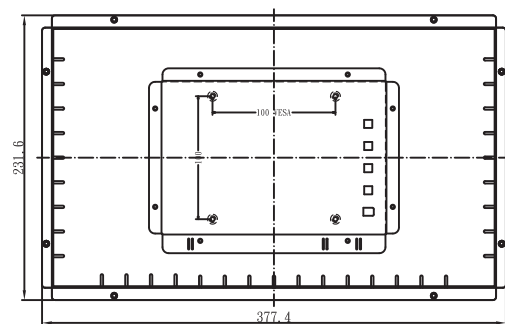

OP-156

Metal Openframe Touch Screen Display
Low Consumption Power
Contrast Increase

❖ Specification

LCD Type	15.6" Active Matrix , TFT
Aspect Ratio	16:9 Format
Resolution	1366x768(HD)
Pixel Pitch	0.252mm x 0.252mm
Active Area	344.2 x 193.5
Contrast Ratio	500:1 (typ.)
Brightness	220 (cd/m ²)
View Angle (H/V)	90 / 50
Response Time	8ms. (typ.)
Backlight Type	LED Backlight
Input Signal	VGA / DVI-D (option)
Plug & Play (pnp.)	VESA DDC 2B
Display Control	Display On / Off , Adjustment , OSD Control
Power Input	DC 12 V Adapter
Power Consumption	12 watt (Max) < 1 watt (Stand By Mode)
Operation Temperature	0° to 50°
Operation Humidity	80% (max)
Frame / VESA Mount	VESA 75 x 75 (Option)
Weight	N.W kgs / G.W kgs
Dimension	377.4 x 231.6 x 43

❖ Dimension

FRONT VIEW

REAR VIEW

❖ Ordering Information

OP-156	15.6" Openframe Only
OPT-156R	15.6" Openframe + 5-W Resistive Touchscreen
OPT-156C	15.6" Openframe + Capacitive

❖ Accessories

12V DC Adapter , Power Cord , VGA Cable , USB Cable , Touch Driver