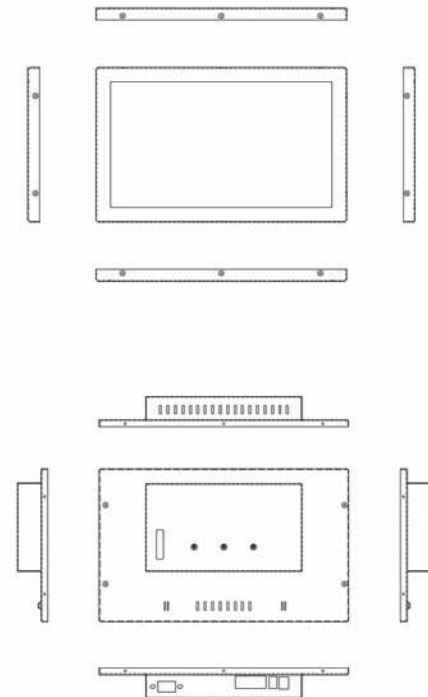

# PM-240

**Metal Monitor Touch Screen Display**  
**Panel Mount / Vesa Mount Monitor**  
**Aluminum Frame with Metal Enclosure**

## ❖ Specification

LCD Type	24" Active Matrix , TFT
Aspect Ratio	16:9 Format
Resolution	1920X1080 (FHD)
Pixel Pitch	0.277mm x 0.277mm
Active Area	531.36 x 298.89
Contrast Ratio	5000:1 (typ.)
Brightness	300 (cd/m <sup>2</sup> )
View Angle (H/V)	178 / 178
Response Time	25 ms. (typ.)
Backlight Type	LED Backlight
Input Signal	VGA / DVI-D (option)
Plug & Play (pnp.)	VESA DDC 2B
Display Control	Display On / Off , Adjustment , OSD Control
Power Input	DC 12 V / 24 V in (Option)
Power Consumption	50watt (Max) < 1watt (Stand By Mode)
Operation Temperature	0° to 50°
Operation Humidity	80% (max)
Frame / VESA Mount	VESA 100 x 100 (Standard) / 75 x 75 (Option)
Weight	N.W 9.5kgs / G.W 10.6kgs
Dimension	mm

## ❖ Dimension