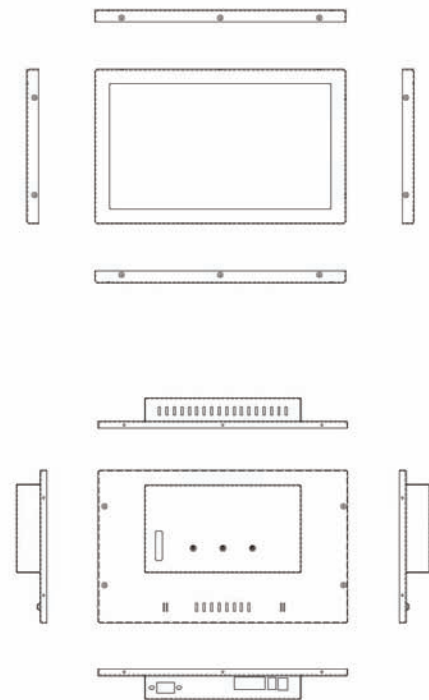

PM-215

**Metal Monitor Touch Screen Display
Panel Mount / Vesa Mount Monitor
Aluminum Frame with Metal Enclosure**

❖ Specification

LCD Type	21.5" Active Matrix , TFT
Aspect Ratio	16:9 Format
Resolution	1920x1080 (FHD)
Pixel Pitch	0.248 mm x 0.248 mm
Active Area	467.6 x 268.1
Contrast Ratio	1000:1 (typ.)
Brightness	250 (cd/m ²)
View Angle (H/V)	170 / 160
Response Time	5 ms. (typ.)
Backlight Type	LED Backlight
Input Signal	VGA / DVI-D (option)
Plug & Play (pnp.)	VESA DDC 2B
Display Control	Display On / Off , Adjustment , OSD Control
Power Input	DC 12 V Adapter
Power Consumption	18 watt (Max) < 1 watt (Stand By Mode)
Operation Temperature	0° to 50°
Operation Humidity	80% (max)
Frame / VESA Mount	VESA 100 x 100
Weight	N.W kgs / G.W kgs
Dimension	mm

❖ Dimension

❖ Ordering Information

PM-215	21.5" Monitor Only
PMT-215R	21.5" Monitor + 5-W Resistive Touchscreen
PMT-215C	21.5" Monitor + Capacitive Touchscreen

❖ Accessories

12V DC Adapter , Power Cord , VGA Cable , USB Cable , Touch Driver