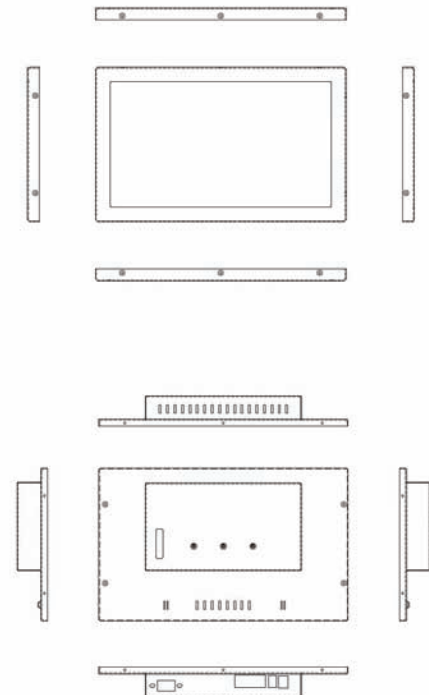

PM-185

Metal Monitor Touch Screen Display
Panel Mount / Vesa Mount Monitor
Aluminum Frame with Metal Enclosure

❖ Specification

LCD Type	18.5" Active Matrix , TFT
Aspect Ratio	16:9 Format
Resolution	1366x768 (HD)
Pixel Pitch	0.3mm x 0.3mm
Active Area	409.8 x 230.4
Contrast Ratio	1000:1 (typ.)
Brightness	250 (cd/m ²)
View Angle (H/V)	170 / 160
Response Time	5ms. (typ.)
Backlight Type	LED Backlight
Input Signal	VGA / DVI-D (option)
Plug & Play (pnp.)	VESA DDC 2B
Display Control	Display On / Off , Adjustment , OSD Control
Power Input	DC 12 V Adapter
Power Consumption	13.6 watt (Max) < 1watt (Stand By Mode)
Operation Temperature	0° to 50°
Operation Humidity	80% (max)
Frame / VESA Mount	VESA 100 x 100
Weight	N.W kgs / G.W kgs
Dimension	mm

❖ Dimension

❖ Ordering Information

PM-185	18.5" Monitor Only
PMT-185R	18.5" Monitor + 5-W Resistive Touchscreen
PMT-185C	18.5" Monitor + Capacitive Touchscreen

❖ Accessories

12V DC Adapter , Power Cord , VGA Cable , USB Cable , Touch Driver